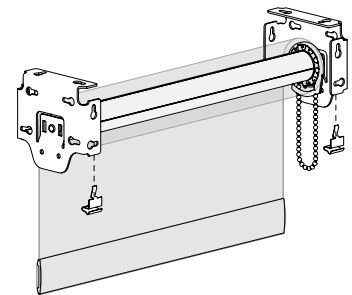

Installation Manual

Roller Shades

SKYLINE 4" FASCIA CHAIN LOOP

Inside Mount • Outside Mount

Click, or scan with
your phone for
video instructions.

4" FASCIA - SKYLINE

Wall Mount

Ceiling Mount

Inside Mount

Compress Idler, swing assembly to bracket

Ensure Clutch Hooks engage Bracket

Attach Bracket Clip

Attach Fascia Cover. Swing from top

Attach Bracket Covers