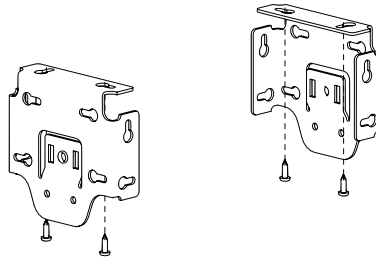

Installation Manual

Roller Shades

SKYLINE 4" FASCIA CHAIN LOOP

Inside Mount • Outside Mount

Click, or scan with
your phone for
video instructions.

4" FASCIA - SKYLINE

Wall Mount

Ceiling Mount

Inside Mount

Compress Idler, swing assembly to bracket

Ensure Clutch Hooks engage Bracket

Attach Bracket Clip

Attach Fascia Cover. Swing from top

Attach Bracket Covers