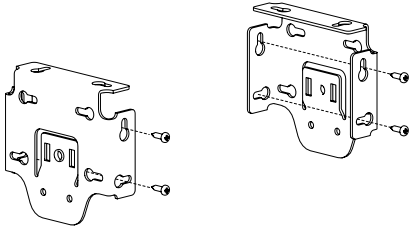

Installation Manual

Roller Shades

SKYLINE 4" FASCIA CHAIN LOOP

Inside Mount • Outside Mount

Click, or scan with
your phone for
video instructions.

4" FASCIA - SKYLINE

Wall Mount

Ceiling Mount

Inside Mount

Compress Idler, swing assembly to bracket

Ensure Clutch Hooks engage Bracket

Attach Bracket Clip

Attach Fascia Cover. Swing from top

Attach Bracket Covers