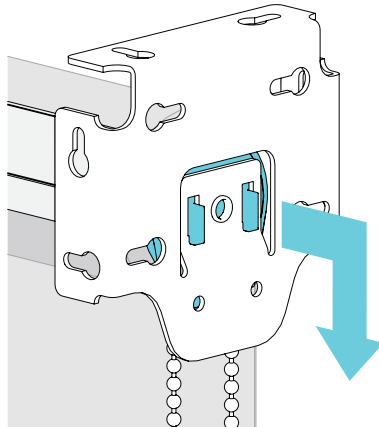

Installation Manual

Roller Shades

SKYLINE 4" FASCIA CHAIN LOOP

Inside Mount • Outside Mount

Click, or scan with
your phone for
video instructions.

4" FASCIA - SKYLINE

Wall Mount

Ceiling Mount

Inside Mount

Compress Idler, swing assembly to bracket

Ensure Clutch Hooks engage Bracket

Attach Bracket Clip

Attach Fascia Cover. Swing from top

Attach Bracket Covers