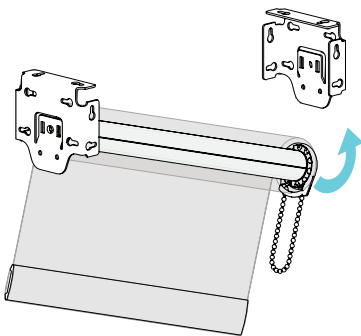

Installation Manual

Roller Shades

SKYLINE 4" FASCIA CHAIN LOOP

Inside Mount • Outside Mount

Click, or scan with
your phone for
video instructions.

4" FASCIA - SKYLINE

Wall Mount

Ceiling Mount

Inside Mount

Compress Idler, swing assembly to bracket

Ensure Clutch Hooks engage Bracket

Attach Bracket Clip

Attach Fascia Cover. Swing from top

Attach Bracket Covers