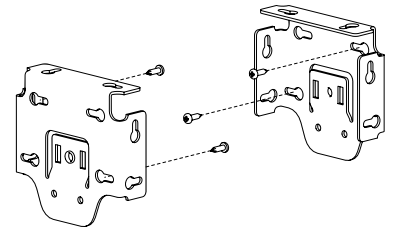

Installation Manual

Roller Shades

SKYLINE 4" FASCIA CHAIN LOOP

Inside Mount • Outside Mount

Click, or scan with
your phone for
video instructions.

4" FASCIA - SKYLINE

Wall Mount

Ceiling Mount

Inside Mount

Compress Idler, swing assembly to bracket

Ensure Clutch Hooks engage Bracket

Attach Bracket Clip

Attach Fascia Cover. Swing from top

Attach Bracket Covers