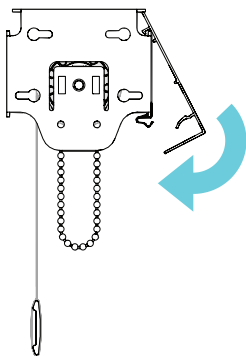

Installation Manual

Roller Shades

SKYLINE 4" FASCIA CHAIN LOOP

Inside Mount • Outside Mount

Click, or scan with
your phone for
video instructions.

4" FASCIA - SKYLINE

Wall Mount

Ceiling Mount

Inside Mount

Compress Idler, swing assembly to bracket

Ensure Clutch Hooks engage Bracket

Attach Bracket Clip

Attach Fascia Cover. Swing from top

Attach Bracket Covers