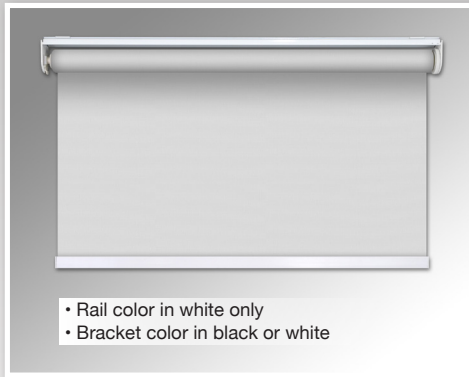

GLIDE CORDLESS

INNOVATIVE AND SIMPLE DESIGN • CHILD SAFE

Square Cassette

• Available with or without fabric wrap

EZ Mounting Rail

• Rail color in white only
• Bracket color in black or white

- Perfect solution for precise operation of cordless shades.
- Simply push or pull the shade to the desired position.
- Includes color coordinated smooth hem bar.

Colors

- white
- black

Minimum W x L

- 20" x 24"

Maximum W x L

- 84" x 84"
(varies by fabric and system size)

window modes

YOUR TRUSTED PARTNER FOR HIGH-QUALITY MANUAL AND MOTORIZED WINDOW TREATMENTS