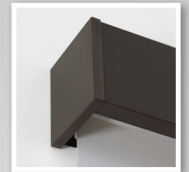

# CORDLESS

INNOVATIVE DESIGN • CHILD SAFE • MANUAL LIFT SYSTEM

Small Bracket

Medium Bracket

Curved Cassette

Designer Fascia

- Cordless spring mechanism to lift and lower the shade.
- Standard with smooth hem bar.
- Easy to adjust Top Stop.
- Integrated Speed Reducer and adjustable Rolling Speed.

#### Matte Colors

- white
- off white
- gray
- bronze
- black

#### Metal Colors\*

- white metal
- chrome
- natural aluminum
- stainless steel
- old brass
- black nickel