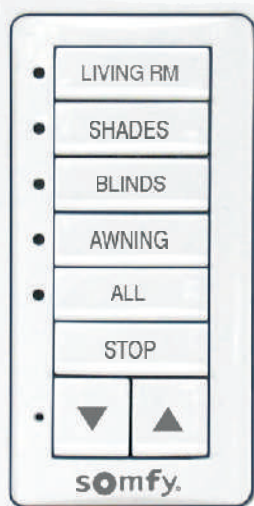

DecoFlex WireFree™ RTS

Personalized window covering control

The DecoFlex WireFree™ RTS battery powered wall switch features Radio Technology Somfy® (RTS) and may be personalized for intuitive control of window coverings. It is available fully assembled in one and five channel button versions or may be easily converted to a two, three or four channel button switch. Choose from three colors – white, ivory or black – to match any décor. The switch is designed to compliment the full range of Somfy RTS handheld transmitters, timers and interfaces. Whether the application calls for shades, blinds, draperies, rolling shutters, awnings or other window coverings, DecoFlex WireFree™ RTS is the solution for reliable control of window coverings powered by Somfy.

Included with each switch are a wall mounting bracket, blank channel button(s), temporary stick on channel button labels (available names on the opposite page), and wall plate. *optional screw-less wall plates, as shown on cover, available through your local home improvement retailer.

Easy To Use!

Select the appropriate channel button(s) and the adjacent amber LED(s) will illuminate. Then simply press the command button (up, down, stop) to adjust your window covering(s) to the desired position.

Personalize the DecoFlex WireFree™ RTS...

Convert to a Two, Three or Four Channel Button Version

The DecoFlex WireFree™ RTS provides added flexibility. Single and five channel button versions are offered completely assembled. The switch may also be easily converted to a two, three or four channel button version by simply selecting the corresponding face plate with the DecoFlex WireFree™ RTS wall switch. Please reference the Somfy price list for ordering information.