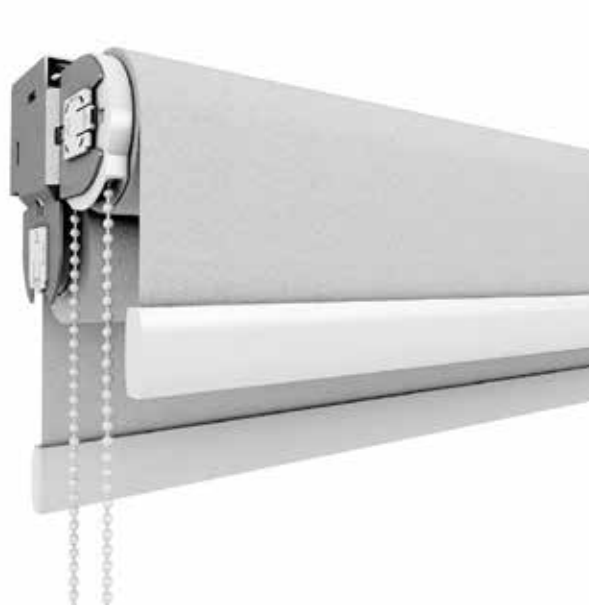

M.50. DAY & NIGHT VERTICAL

- Combine different fabrics in one blind (i.e. black-out and transparent)
- Elegant asymmetrical version with minimal light gap between fabric layers
- Symmetrical version for larger blinds and installation on the recess

M.51. DAY & NIGHT UNIVERSAL

M.70. FASCIA

- Connect multiple blinds covered by one aluminium click-on profile with a length of 580 mm (19 ft)
- Specially designed intermediate brackets: no more double brackets or extra drilling and screwing
- A special chain guide prevents for hardware cut-outs
- Plastic end caps in matching colors
- Perfect for large windows and commercial buildings