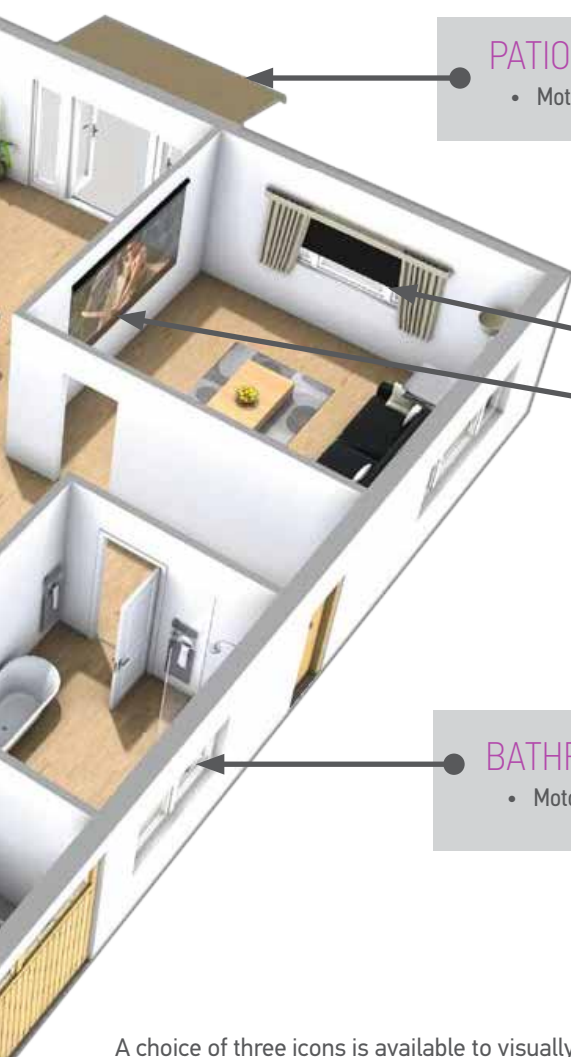

### Wall mounting clip

The Telis 16 RTS hand-held remote also features an optional wall clip to mount it on the wall and always know where it is and access at a moment's notice.

Optional clip  
for wall mounting